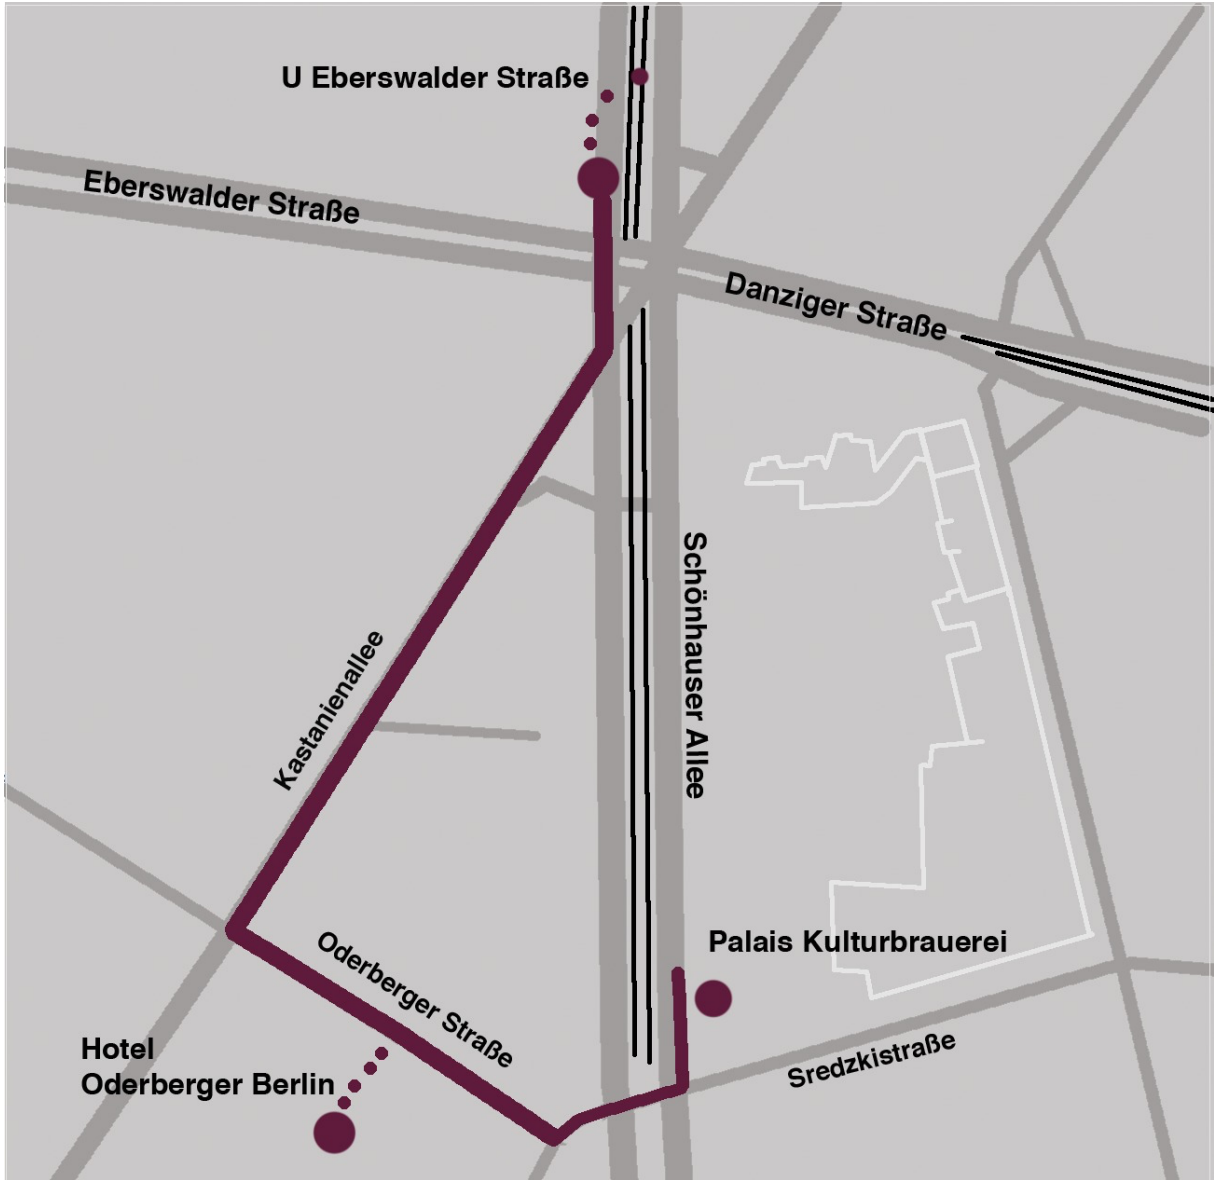

Leave the station **U Eberswalder Straße** (heading south) and walk down **Schönhauser Allee** on the left traffic line. After about 300m you reach **Schönhauser Allee 36** on the left-hand side. The Palais Kulturbrauerei is located in the yard of the Kulturbrauerei.

Turn left and walk into the **yard of the Kulturbrauerei** to reach the conference venue.

(see below)

From U Eberswalder Straße to the hotel

... it is a 5-minute walk.

Leave the station **U Eberswalder Straße** (heading south). Turn right and cross **Schönhauser Allee**.

The hotel is located on the right-hand side.

From the hotel to the conference venue

... it is a 4-minute walk.

Leave the hotel, turn right onto **Oderberger Straße** and continue down the street until you reach **Schönhauser Allee**.

Cross **Schönhauser Allee**, turn left in direction **U Eberswalder Straße** and continue walking until you reach **no 36** after 140m on the right-hand side.

The Palais Kulturbrauerei is located in the **yard of the Kulturbrauerei**. Turn right and walk into the **yard of the Kulturbrauerei** to reach the conference venue.